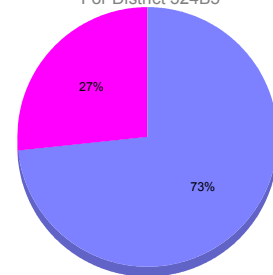

Membership Results 2011-2012

Goal, New, Dropped, Gain/Loss

Comparison of Membership Gain/Loss

Current Year Compared to the Previous Year

Gender Comparison 2010-2011

For District 324B5

Oct/Nov/Dec
■ Male ■ Female