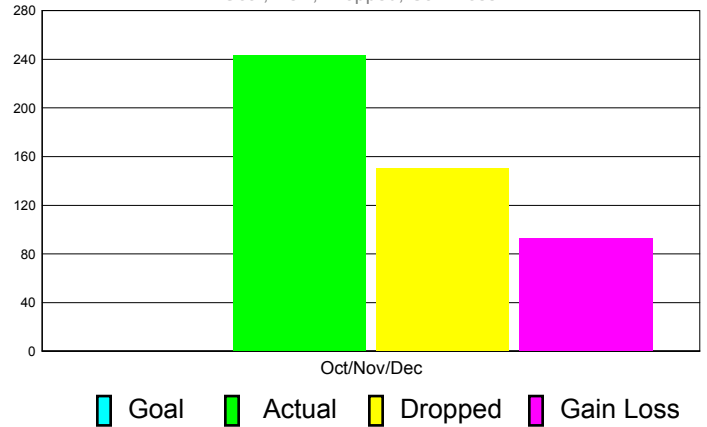

Membership Results 2011-2012

Goal, New, Dropped, Gain/Loss