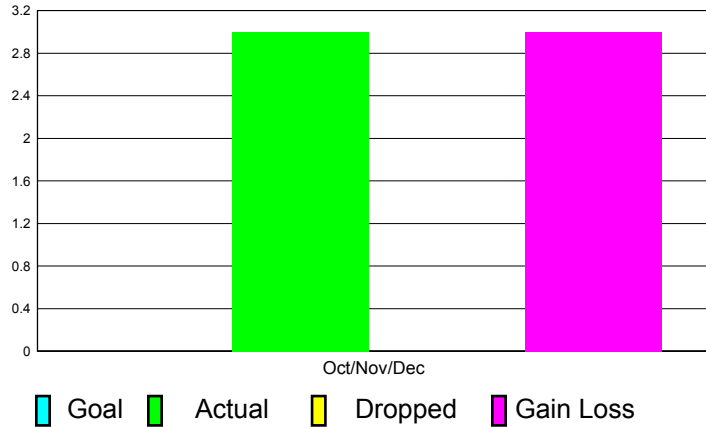

GMT Reports for District (or Undistricted) **District 324B5**

GMT: M NAGARAJAN

Location: INDIA

GMT CA: 6

CLUBS

**Club Results
2011-2012**

**Clubs
2010-2011**

Month	New Club Goal	Actual New Clubs	Actual Dropped Clubs	Gain/Loss of Clubs	Gain/Loss of Clubs
Oct/Nov/Dec	0	3	0	3	0
Totals	0	3	0	3	0

Club Results 2011-2012

Goal, New, Dropped, Gain/Loss

Comparison of Club Gain/Loss

Current Year Compared to the Previous Year

YTD Status Quo Clubs 2010-2011

Status Quo Clubs Compared to Status Quo Members

MEMBERSHIP