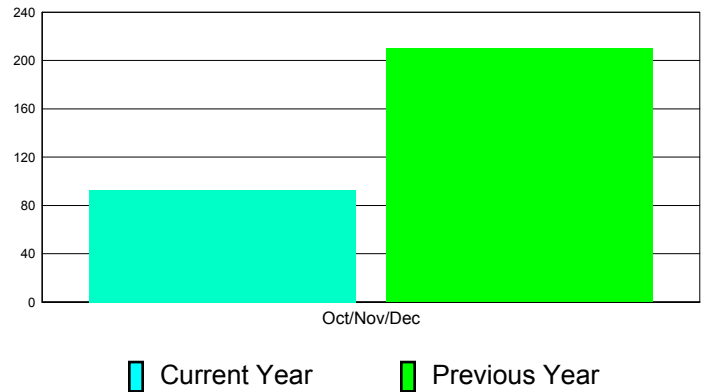

Comparison of Membership Gain/Loss

Current Year Compared to the Previous Year